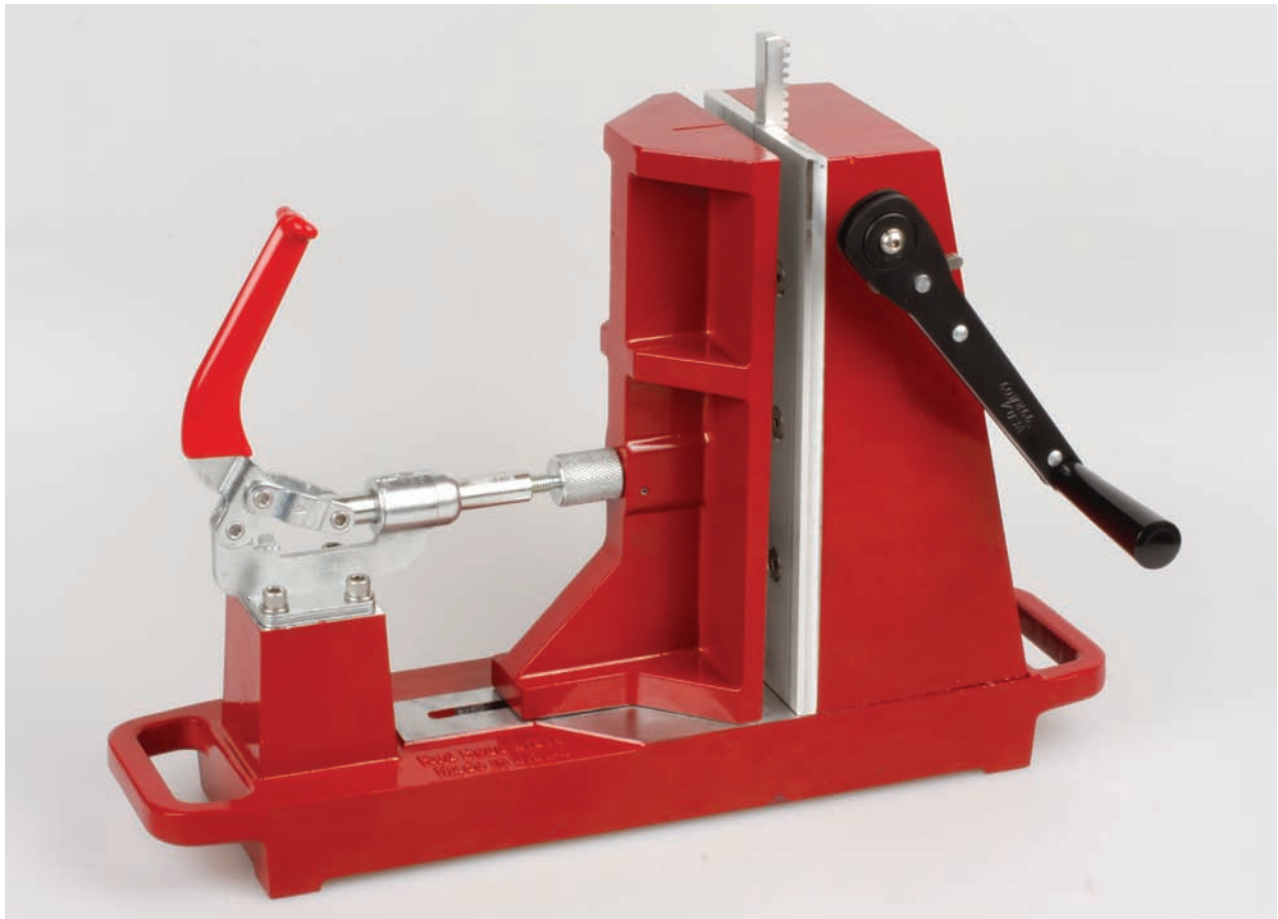

Essential Equipment for Hose Coupling

HOSE CUTTER

- Heavy duty aluminum construction.
- Powder coated for a tough, hard finish.
- Easy and safe to use.
- Makes clean, straight cuts.
- Cuts hose up to 6" .
- Ratchet handle raises and lowers steel blade
- Handgrips for easy transporting.